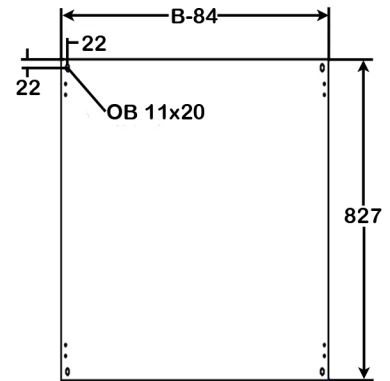

SPECIFICATIONS & DIMENSIONS
CVS CONSOLE
CS 600 / 800

FRONT VIEW

SIDE VIEW

MOUNTING PLATE

TOP VIEW

BOTTOM VIEW

PLINTH

CVS CONSOLE						
MODEL	A	B	C	D	E	F
CS600	1000	600	500	484	468	360
CS800	1000	800	500	684	668	540

CVS METAL INDUSTRIES SDN BHD

SPECIFICATIONS & DIMENSIONS CVS CONSOLE CS 1000

FRONT VIEW

SIDE VIEW

MOUNTING PLATE

TOP VIEW

BOTTOM VIEW

PLINTH

CVS CONSOLE

MODEL	A	B	C
CS1000	1000	1000	500

PART NAME	MATERIAL	FINISHED
BODY	1.4MM M.S	} RAL7035-GREY(POLYESTER POWDER COATED)
DOOR	2.0MM M.S	
GLAND PLATE	2.0MM M.S	
MOUNTING PLATE	2.0MM M.S	RAINBOW PLATED
PLINTH	2.0/3.0MM M.S	RAL5004-BLACK(POLYESTER POWDER COATED)

CVS METAL INDUSTRIES SDN BHD

SPECIFICATIONS & DIMENSIONS CVS CONSOLE CS 1200

FRONT VIEW

SIDE VIEW

MOUNTING PLATE

TOP VIEW

BOTTOM VIEW

PLINTH