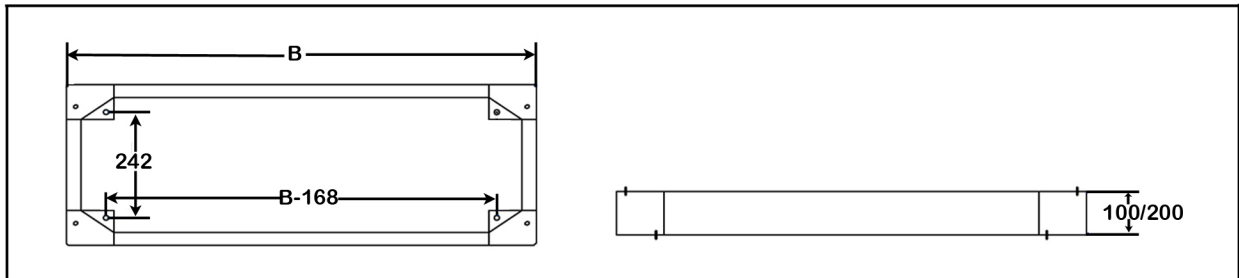

CVS METAL INDUSTRIES SDN BHD

SPECIFICATIONS & DIMENSIONS CVS CONSOLE CS 1200

FRONT VIEW

SIDE VIEW

MOUNTING PLATE

TOP VIEW

BOTTOM VIEW

PLINTH