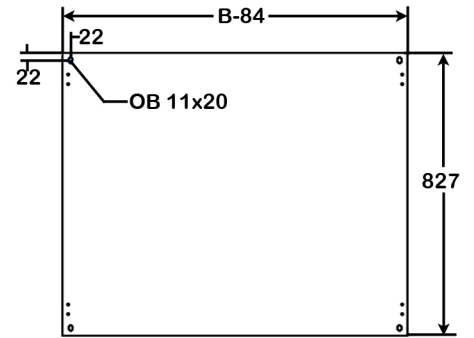

SPECIFICATIONS & DIMENSIONS
CVS CONSOLE
CS 600 / 800

FRONT VIEW

SIDE VIEW

MOUNTING PLATE

TOP VIEW

BOTTOM VIEW

PLINTH

CVS CONSOLE						
MODEL	A	B	C	D	E	F
CS600	1000	600	500	484	468	360
CS800	1000	800	500	684	668	540

CVS METAL INDUSTRIES SDN BHD

SPECIFICATIONS & DIMENSIONS CVS CONSOLE CS 1200

FRONT VIEW

SIDE VIEW

MOUNTING PLATE

TOP VIEW

BOTTOM VIEW

PLINTH