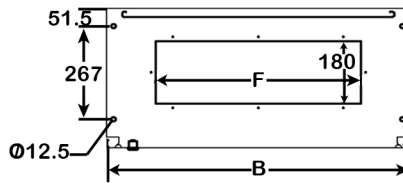

SPECIFICATIONS & DIMENSIONS
CVS CONSOLE
CS 600 / 800

FRONT VIEW

SIDE VIEW

MOUNTING PLATE

TOP VIEW

BOTTOM VIEW

PLINTH

CVS CONSOLE						
MODEL	A	B	C	D	E	F
CS600	1000	600	500	484	468	360
CS800	1000	800	500	684	668	540

CVS METAL INDUSTRIES SDN BHD

SPECIFICATIONS & DIMENSIONS CVS CONSOLE CS 1000

FRONT VIEW

SIDE VIEW

MOUNTING PLATE

TOP VIEW

BOTTOM VIEW

PLINTH

CVS METAL INDUSTRIES SDN BHD

SPECIFICATIONS & DIMENSIONS CVS CONSOLE CS 1200

FRONT VIEW

SIDE VIEW

MOUNTING PLATE

TOP VIEW

BOTTOM VIEW

PLINTH