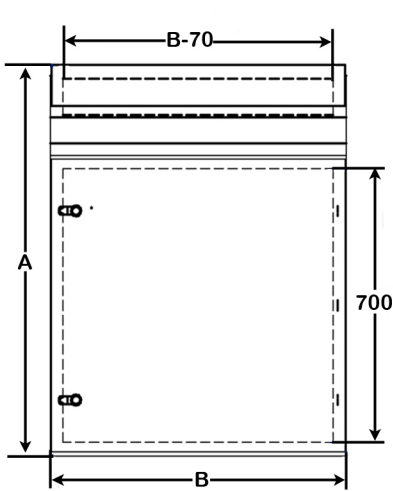

SPECIFICATIONS & DIMENSIONS
CVS CONSOLE
CS 600 / 800

FRONT VIEW

SIDE VIEW

MOUNTING PLATE

TOP VIEW

BOTTOM VIEW

PLINTH

CVS CONSOLE						
MODEL	A	B	C	D	E	F
CS600	1000	600	500	484	468	360
CS800	1000	800	500	684	668	540

PART NAME	MATERIAL	FINISHED
BODY	1.4MM M.S	} RAL7035-GREY(POLYESTER POWDER COATED)
DOOR	2.0MM M.S	
GLAND PLATE	2.0MM M.S	
MOUNTING PLATE	2.0MM M.S	RAINBOW PLATED
PLINTH	2.0/3.0MM M.S	RAL5004-BLACK(POLYESTER POWDER COATED)

CVS METAL INDUSTRIES SDN BHD

SPECIFICATIONS & DIMENSIONS CVS CONSOLE CS 1000

FRONT VIEW

SIDE VIEW

MOUNTING PLATE

TOP VIEW

BOTTOM VIEW

PLINTH

CVS METAL INDUSTRIES SDN BHD

SPECIFICATIONS & DIMENSIONS CVS CONSOLE CS 1200

FRONT VIEW

SIDE VIEW

MOUNTING PLATE

TOP VIEW

BOTTOM VIEW

PLINTH