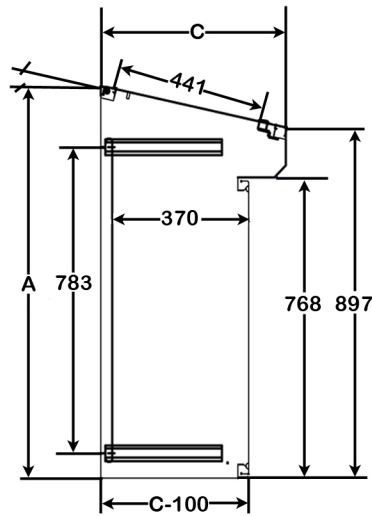

SPECIFICATIONS & DIMENSIONS
CVS CONSOLE
CS 600 / 800

FRONT VIEW

SIDE VIEW

MOUNTING PLATE

TOP VIEW

BOTTOM VIEW

PLINTH

CVS CONSOLE						
MODEL	A	B	C	D	E	F
CS600	1000	600	500	484	468	360
CS800	1000	800	500	684	668	540

PART NAME	MATERIAL	FINISHED
BODY	1.4MM M.S	} RAL7035-GREY(POLYESTER POWDER COATED)
DOOR	2.0MM M.S	
GLAND PLATE	2.0MM M.S	
MOUNTING PLATE	2.0MM M.S	RAINBOW PLATED
PLINTH	2.0/3.0MM M.S	RAL5004-BLACK(POLYESTER POWDER COATED)

CVS METAL INDUSTRIES SDN BHD

SPECIFICATIONS & DIMENSIONS CVS CONSOLE CS 1000

FRONT VIEW

SIDE VIEW

MOUNTING PLATE

TOP VIEW

BOTTOM VIEW

PLINTH

CVS METAL INDUSTRIES SDN BHD

SPECIFICATIONS & DIMENSIONS CVS CONSOLE CS 1200

FRONT VIEW

SIDE VIEW

MOUNTING PLATE

TOP VIEW

BOTTOM VIEW

PLINTH