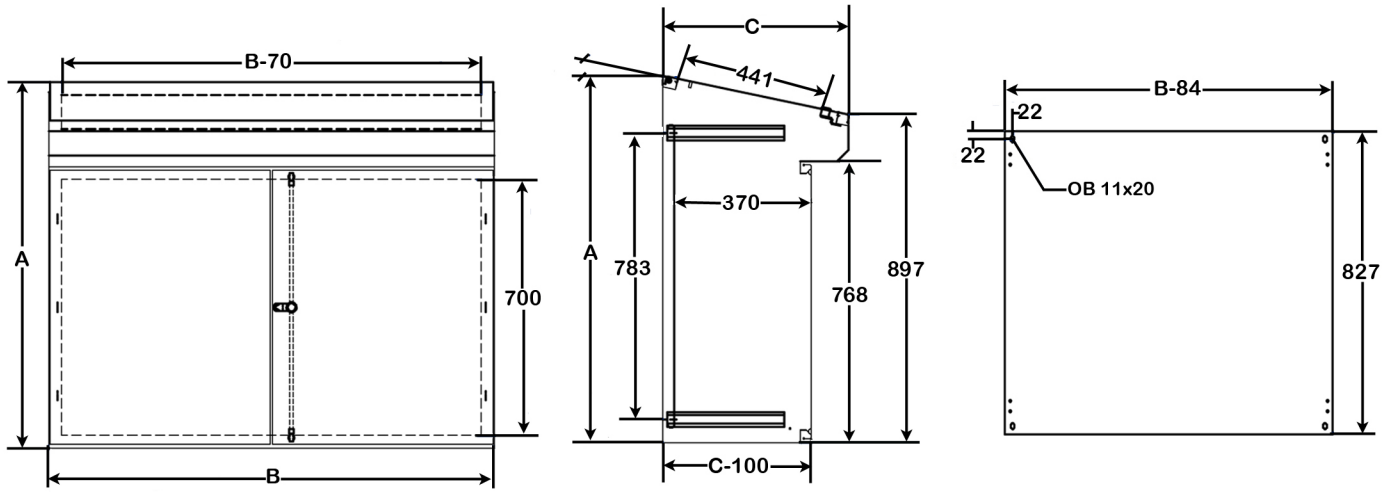

SPECIFICATIONS & DIMENSIONS
CVS CONSOLE
CS 600 / 800

FRONT VIEW

SIDE VIEW

MOUNTING PLATE

TOP VIEW

BOTTOM VIEW

PLINTH

CVS CONSOLE						
MODEL	A	B	C	D	E	F
CS600	1000	600	500	484	468	360
CS800	1000	800	500	684	668	540

CVS METAL INDUSTRIES SDN BHD

SPECIFICATIONS & DIMENSIONS CVS CONSOLE CS 1000

FRONT VIEW

SIDE VIEW

MOUNTING PLATE

TOP VIEW

BOTTOM VIEW

PLINTH

CVS METAL INDUSTRIES SDN BHD

SPECIFICATIONS & DIMENSIONS CVS CONSOLE CS 1200

FRONT VIEW

SIDE VIEW

MOUNTING PLATE

TOP VIEW

BOTTOM VIEW

PLINTH