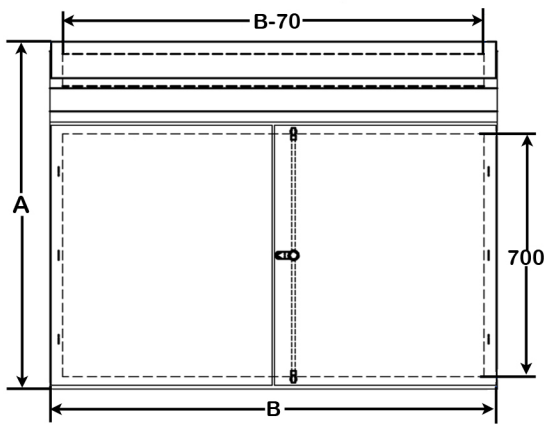

SPECIFICATIONS & DIMENSIONS
CVS CONSOLE
CS 600 / 800

FRONT VIEW

SIDE VIEW

MOUNTING PLATE

TOP VIEW

BOTTOM VIEW

PLINTH

CVS CONSOLE						
MODEL	A	B	C	D	E	F
CS600	1000	600	500	484	468	360
CS800	1000	800	500	684	668	540

CVS METAL INDUSTRIES SDN BHD

SPECIFICATIONS & DIMENSIONS CVS CONSOLE CS 1000

FRONT VIEW

SIDE VIEW

MOUNTING PLATE

TOP VIEW

BOTTOM VIEW

PLINTH

CVS METAL INDUSTRIES SDN BHD

SPECIFICATIONS & DIMENSIONS CVS CONSOLE CS 1200

FRONT VIEW

SIDE VIEW

MOUNTING PLATE

TOP VIEW

BOTTOM VIEW

PLINTH