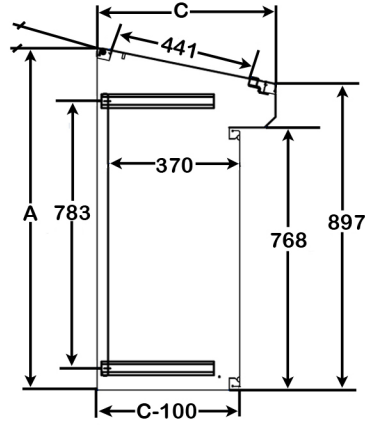

SPECIFICATIONS & DIMENSIONS
CVS CONSOLE
CS 600 / 800

FRONT VIEW

SIDE VIEW

MOUNTING PLATE

TOP VIEW

BOTTOM VIEW

PLINTH

CVS CONSOLE						
MODEL	A	B	C	D	E	F
CS600	1000	600	500	484	468	360
CS800	1000	800	500	684	668	540

CVS METAL INDUSTRIES SDN BHD

SPECIFICATIONS & DIMENSIONS CVS CONSOLE CS 1000

FRONT VIEW

SIDE VIEW

MOUNTING PLATE

TOP VIEW

BOTTOM VIEW

PLINTH

CVS CONSOLE

MODEL	A	B	C
CS1000	1000	1000	500

PART NAME	MATERIAL	FINISHED
BODY	1.4MM M.S	} RAL7035-GREY(POLYESTER POWDER COATED)
DOOR	2.0MM M.S	
GLAND PLATE	2.0MM M.S	
MOUNTING PLATE	2.0MM M.S	RAINBOW PLATED
PLINTH	2.0/3.0MM M.S	RAL5004-BLACK(POLYESTER POWDER COATED)

CVS METAL INDUSTRIES SDN BHD

SPECIFICATIONS & DIMENSIONS CVS CONSOLE CS 1200

FRONT VIEW

SIDE VIEW

MOUNTING PLATE

TOP VIEW

BOTTOM VIEW

PLINTH