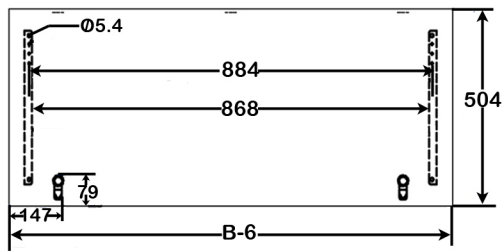

SPECIFICATIONS & DIMENSIONS
CVS CONSOLE
CS 600 / 800

FRONT VIEW

SIDE VIEW

MOUNTING PLATE

TOP VIEW

BOTTOM VIEW

PLINTH

CVS CONSOLE						
MODEL	A	B	C	D	E	F
CS600	1000	600	500	484	468	360
CS800	1000	800	500	684	668	540

CVS METAL INDUSTRIES SDN BHD

SPECIFICATIONS & DIMENSIONS CVS CONSOLE CS 1000

FRONT VIEW

SIDE VIEW

MOUNTING PLATE

TOP VIEW

BOTTOM VIEW

PLINTH

CVS METAL INDUSTRIES SDN BHD

SPECIFICATIONS & DIMENSIONS CVS CONSOLE CS 1200

FRONT VIEW

SIDE VIEW

MOUNTING PLATE

TOP VIEW

BOTTOM VIEW

PLINTH