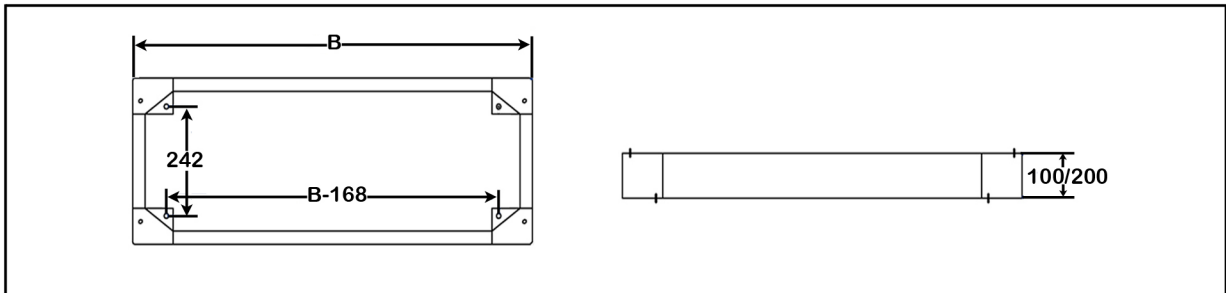

SPECIFICATIONS & DIMENSIONS
CVS CONSOLE
CS 600 / 800

FRONT VIEW

SIDE VIEW

MOUNTING PLATE

TOP VIEW

BOTTOM VIEW

PLINTH

CVS CONSOLE						
MODEL	A	B	C	D	E	F
CS600	1000	600	500	484	468	360
CS800	1000	800	500	684	668	540

CVS METAL INDUSTRIES SDN BHD

SPECIFICATIONS & DIMENSIONS CVS CONSOLE CS 1000

FRONT VIEW

SIDE VIEW

MOUNTING PLATE

TOP VIEW

BOTTOM VIEW

PLINTH