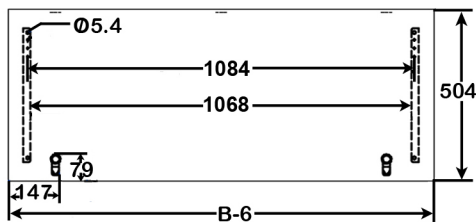

SPECIFICATIONS & DIMENSIONS
CVS CONSOLE
CS 600 / 800

FRONT VIEW

SIDE VIEW

MOUNTING PLATE

TOP VIEW

BOTTOM VIEW

PLINTH

CVS CONSOLE						
MODEL	A	B	C	D	E	F
CS600	1000	600	500	484	468	360
CS800	1000	800	500	684	668	540

CVS METAL INDUSTRIES SDN BHD

SPECIFICATIONS & DIMENSIONS CVS CONSOLE CS 1200

FRONT VIEW

SIDE VIEW

MOUNTING PLATE

TOP VIEW

BOTTOM VIEW

PLINTH