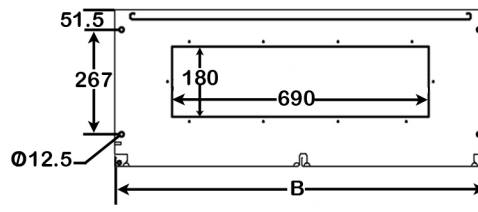

SPECIFICATIONS & DIMENSIONS
CVS CONSOLE
CS 600 / 800

FRONT VIEW

SIDE VIEW

MOUNTING PLATE

TOP VIEW

BOTTOM VIEW

PLINTH

CVS CONSOLE						
MODEL	A	B	C	D	E	F
CS600	1000	600	500	484	468	360
CS800	1000	800	500	684	668	540

CVS METAL INDUSTRIES SDN BHD

SPECIFICATIONS & DIMENSIONS CVS CONSOLE CS 1000

FRONT VIEW

SIDE VIEW

MOUNTING PLATE

TOP VIEW

BOTTOM VIEW

PLINTH

CVS METAL INDUSTRIES SDN BHD

SPECIFICATIONS & DIMENSIONS CVS CONSOLE CS 1200

FRONT VIEW

SIDE VIEW

MOUNTING PLATE

TOP VIEW

BOTTOM VIEW

PLINTH