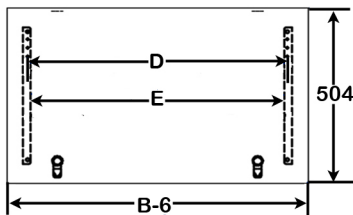

SPECIFICATIONS & DIMENSIONS
CVS CONSOLE
CS 600 / 800

FRONT VIEW

SIDE VIEW

MOUNTING PLATE

TOP VIEW

BOTTOM VIEW

PLINTH

CVS CONSOLE						
MODEL	A	B	C	D	E	F
CS600	1000	600	500	484	468	360
CS800	1000	800	500	684	668	540

CVS METAL INDUSTRIES SDN BHD

SPECIFICATIONS & DIMENSIONS CVS CONSOLE CS 1000

FRONT VIEW

SIDE VIEW

MOUNTING PLATE

TOP VIEW

BOTTOM VIEW

PLINTH

CVS METAL INDUSTRIES SDN BHD

SPECIFICATIONS & DIMENSIONS CVS CONSOLE CS 1200

FRONT VIEW

SIDE VIEW

MOUNTING PLATE

TOP VIEW

BOTTOM VIEW

PLINTH