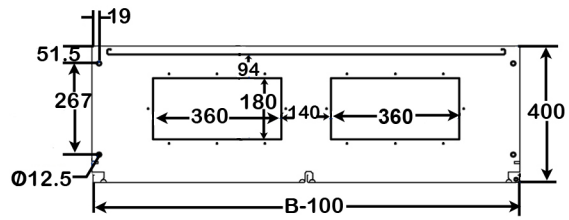

SPECIFICATIONS & DIMENSIONS
CVS CONSOLE
CS 600 / 800

FRONT VIEW

SIDE VIEW

MOUNTING PLATE

TOP VIEW

BOTTOM VIEW

PLINTH

CVS CONSOLE						
MODEL	A	B	C	D	E	F
CS600	1000	600	500	484	468	360
CS800	1000	800	500	684	668	540

CVS METAL INDUSTRIES SDN BHD

SPECIFICATIONS & DIMENSIONS CVS CONSOLE CS 1200

FRONT VIEW

SIDE VIEW

MOUNTING PLATE

TOP VIEW

BOTTOM VIEW

PLINTH