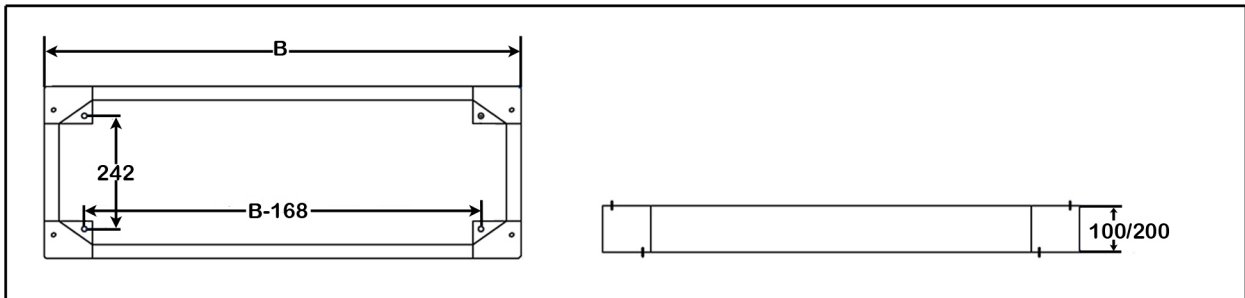

SPECIFICATIONS & DIMENSIONS
CVS CONSOLE
CS 600 / 800

FRONT VIEW

SIDE VIEW

MOUNTING PLATE

TOP VIEW

BOTTOM VIEW

PLINTH

CVS CONSOLE						
MODEL	A	B	C	D	E	F
CS600	1000	600	500	484	468	360
CS800	1000	800	500	684	668	540

CVS METAL INDUSTRIES SDN BHD

SPECIFICATIONS & DIMENSIONS CVS CONSOLE CS 1000

FRONT VIEW

SIDE VIEW

MOUNTING PLATE

TOP VIEW

BOTTOM VIEW

PLINTH