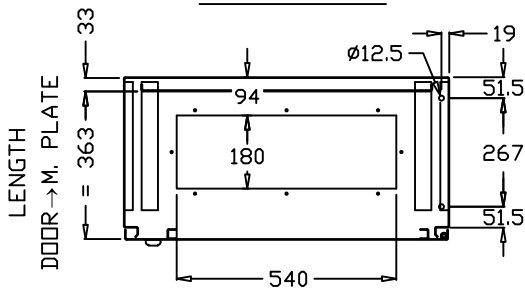

SECTIONAL BOTTOM VIEW
'A-A'

CM MODEL DESCRIPTION		
PART NAME	MATERIAL	FINISHING
BODY / DOOR	2.0MM E.G	POLYESTER POWDER COATING-RAL 7032, BEIGE
MOUNTING PLATE	3.0MM G.I	GALVANIZED
DOOR RAIL	2.0MM E.G	RAINBOW PLATED
LOCK & KEY (EMKA GERMANY)	POLYAMIDE	BLACK

ENCLOSURE MODEL	DIMENSIONS				GLAND TYPE	WEIGHT C/W M.PLATE (KG)
	H	W	D	L		
CM 148/40	1400	800	400	-	E1	106
CM 168/40	1600	800	400	650	E1	120
CM 188/40	1800	800	400	750	E1	134
CM 208/40	2000	800	400	850	E1	148

NOTE: ALL MEASUREMENTS ARE IN MM UNLESS OTHERWISE STATED