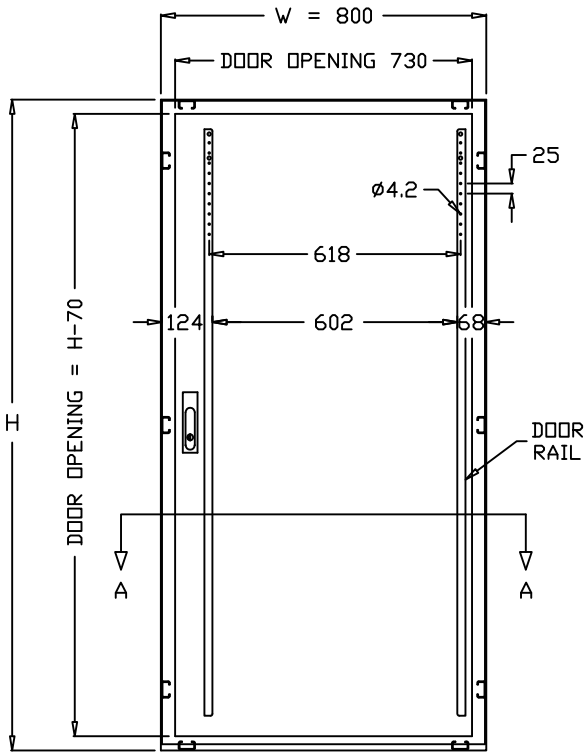

CVS METAL INDUSTRIES SDN BHD

IP55

SPECIFICATIONS & DIMENSIONS

CVS-S25
Rev : 2

FLOOR STANDING INDUSTRIAL ENCLOSURE

CM 800W

FRONT VIEW

SIDE VIEW

MOUNTING PLATE

SECTIONAL BOTTOM VIEW
'A-A'

CM MODEL DESCRIPTION		
PART NAME	MATERIAL	FINISHING
BODY / DOOR	2.0MM E.G	POLYESTER POWDER COATING-RAL 7032, BEIGE
MOUNTING PLATE	3.0MM G.I	GALVANIZED
DOOR RAIL	2.0MM E.G	RAINBOW PLATED
LOCK & KEY (EMKA GERMANY)	POLYAMIDE	BLACK

ENCLOSURE MODEL	DIMENSIONS				GLAND TYPE	WEIGHT C/W M.PLATE (KG)
	H	W	D	L		
CM 148/40	1400	800	400	-	E1	106
CM 168/40	1600	800	400	650	E1	120
CM 188/40	1800	800	400	750	E1	134
CM 208/40	2000	800	400	850	E1	148

NOTE: ALL MEASUREMENTS ARE IN MM UNLESS OTHERWISE STATED

CVS METAL INDUSTRIES SDN BHD

IP55

SPECIFICATIONS & DIMENSIONS

CVS-S26
Rev : 2

FLOOR STANDING INDUSTRIAL ENCLOSURE

CM 1000W

CM MODEL DESCRIPTION