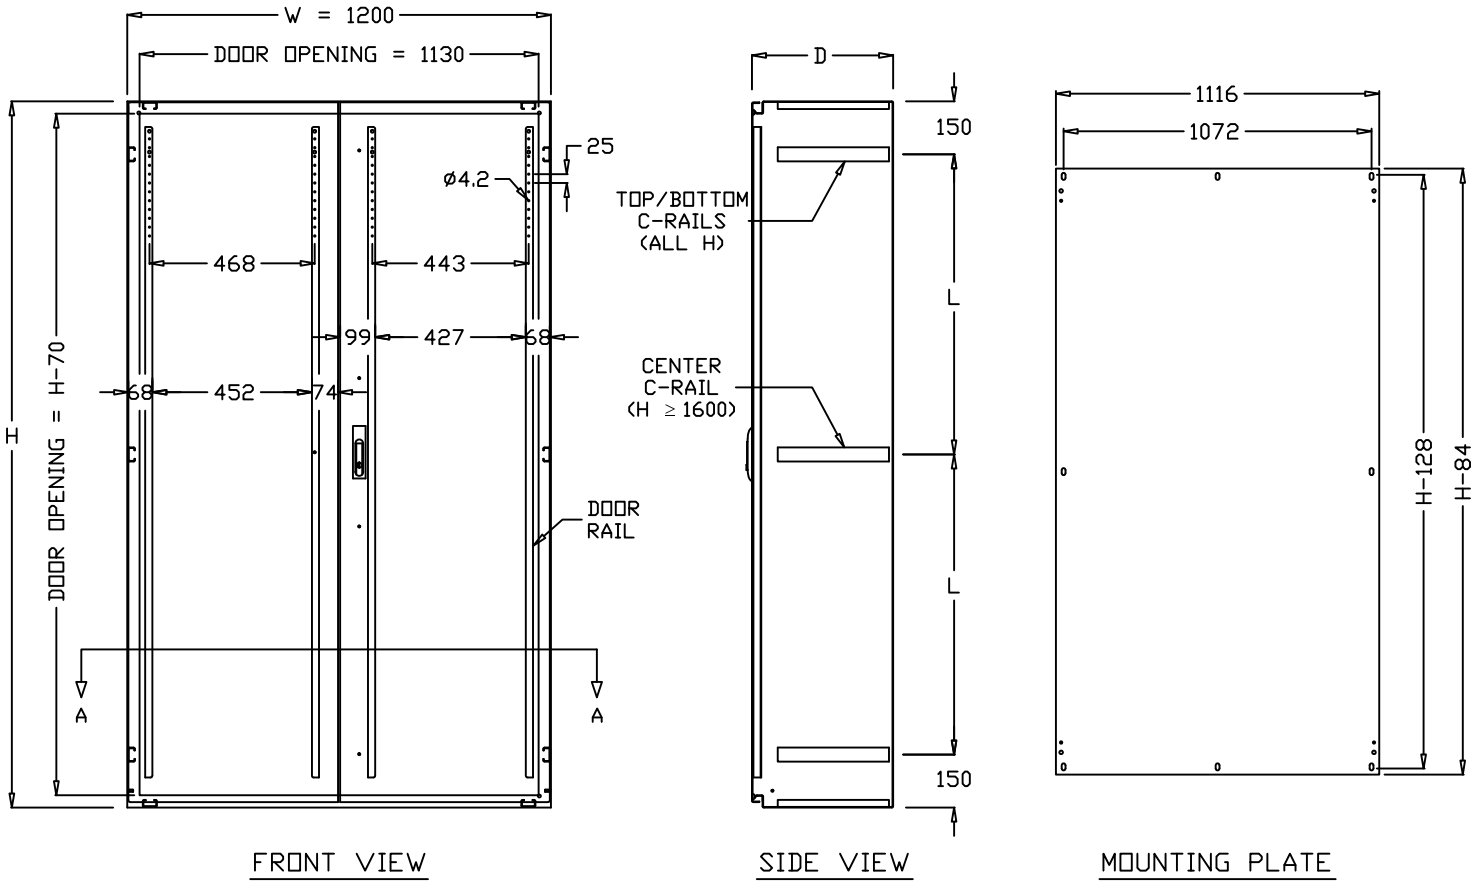

ENCLOSURE MODEL	DIMENSIONS				GLAND TYPE	WEIGHT C/W M.PLATE (KG)
	H	W	D	L		
CM 1410/40	1400	1000	400	-	F1	129
CM 1610/40	1600	1000	400	650	F1	145
CM 1810/40	1800	1000	400	750	F1	162
CM 2010/40	2000	1000	400	850	F1	179

NOTE: ALL MEASUREMENTS ARE IN MM UNLESS OTHERWISE STATED

CVS METAL INDUSTRIES SDN BHD

IP55

SPECIFICATIONS & DIMENSIONS

CVS-S27
Rev : 2

FLOOR STANDING INDUSTRIAL ENCLOSURE

CM 1200W

SECTIONAL BOTTOM VIEW
'A-A'

ENCLOSURE MODEL	DIMENSIONS				GLAND TYPE	WEIGHT C/W M.PLATE (KG)
	H	W	D	L		
CM 1612/40	1600	1200	400	650	D2	170
CM 1812/40	1800	1200	400	750	D2	190
CM 2012/40	2000	1200	400	850	D2	209

NOTE: ALL MEASUREMENTS ARE IN MM UNLESS OTHERWISE STATED